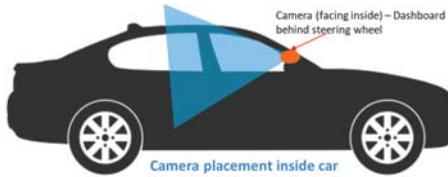

50+ Telematics Parameters | Driver + Telematics Data Correlation | OBD/TCU Device types | Powered by AI & backed by Analytics

Remote driver safety monitoring and driver behavior analytics on Cloud

- After event analytics on DMS alerts
- Vehicle telematics data analytics
- Driver behavior analysis using OBD data

Real-time cognitive monitoring of driver/ occupant using vision & telematics data on NVIDIA board:

- Intelligent system to monitor, automate, analyze, and manage alerts for driver
- Integrated cloud analytics platform for remote driver safety monitoring

Automatic real-time monitoring of driver using camera feeds

- Driver scoring
- Driver drowsiness detection
- Attentiveness warning