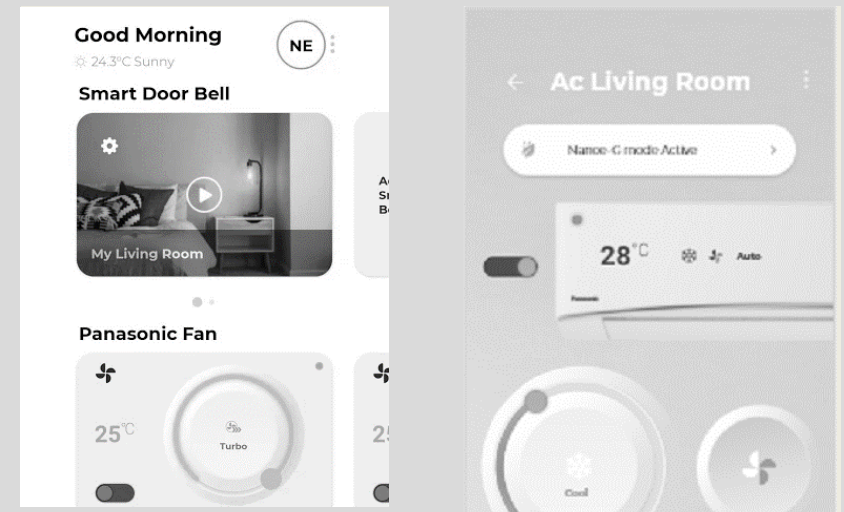

Development of application framework for mobile based application for control and monitoring of connected devices

SCOPE

- Hybrid application for android and iOS devices
- On-boarding a wifi-enabled appliance via mobile app
- eWarranty, AMC and service management
- AC Features and handling across various control modules
- Backend support for user and device management
- System testing

FEATURES

- Easy On-boarding
- Intelligent Diagnostics
- Customized sleep profiles and schedule rules of operation
- Optimize device performance based on outside weather condition

PRODUCT PHASE

In market

Hybrid Application

Gateway

CRM Integration

Device Integration

CONNECTED LIVING SOLUTION FOR AN APPLIANCE MAJOR