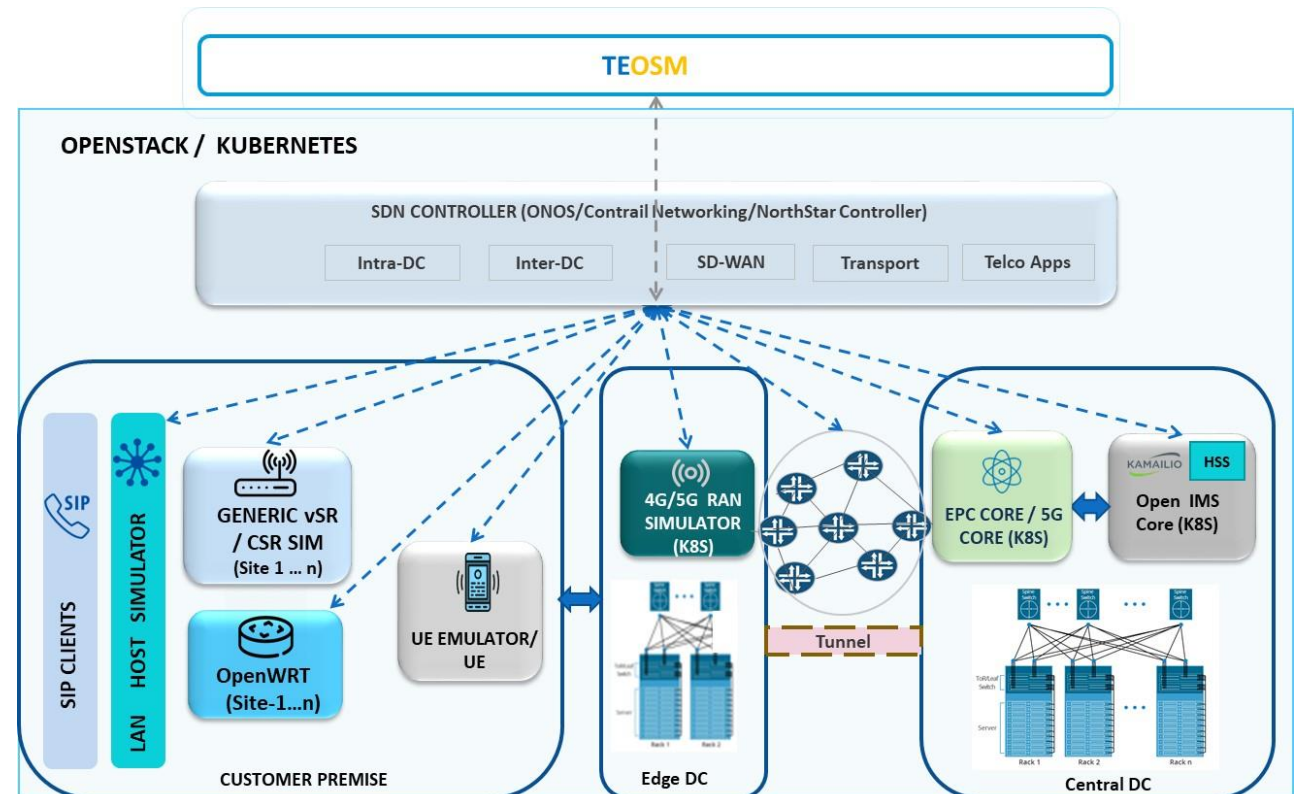

5G test bed implementation with Service, Network Orchestration using Tata Elxsi's Orchestrator (TEOSM)

Customer

- Tier 1 US based Test & Measurement company

Scope

- A reusable modular, multi tenant 5G test bed
- Integration and validation of 5G network components of RAN and Core networks onboarded and maintained with TEOSM
- Multi-site Multi-DC interconnectivity using SDN orchestration capability for both inter-DC and intra-DC overlay networking
- Services and Slices orchestrated with TEOSM

Value delivered

- Efficiency in deployment of CNFs / VNFs
- Faster services rollout by quick prototyping for functionality and KPIs
- Enabled certification as a service

Performance

New services / slices can be onboarded in minutes

Business Impact

- CAPEX reduction by 30%
- OPEX reduction by 50%
- Reduces size of testbed by 15-20%