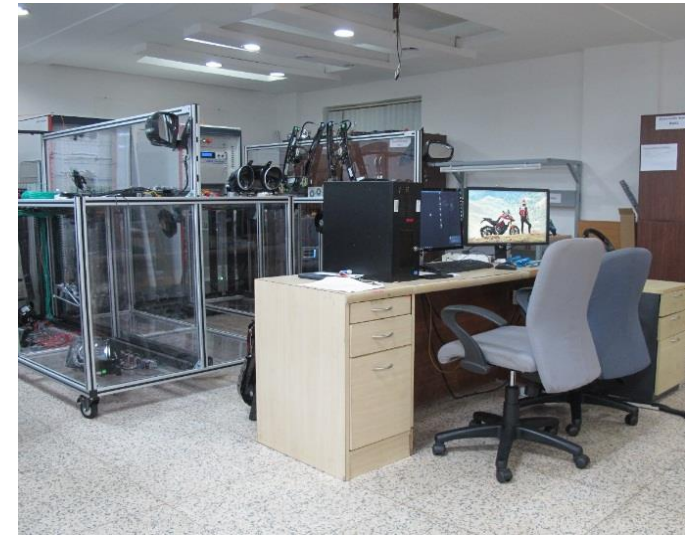

DESIGN, SET-UP, INTEGRATION, VALIDATION, AND MAINTENANCE OF COMPONENT, SYSTEM, AND VEHICLE LEVEL HILS

- Over **15** Years of experience in HILS system integration & validation for different OEMs and Tier 1
- Achieved **>80%** Automation in various HILS
- Working with various simulator vendors such as **dSpace, NI, Opal – RT** and **Vector**
- Received **multiple awards from OEMs and Tier-1 customers**
- Complete **ownership** of Vehicle programs