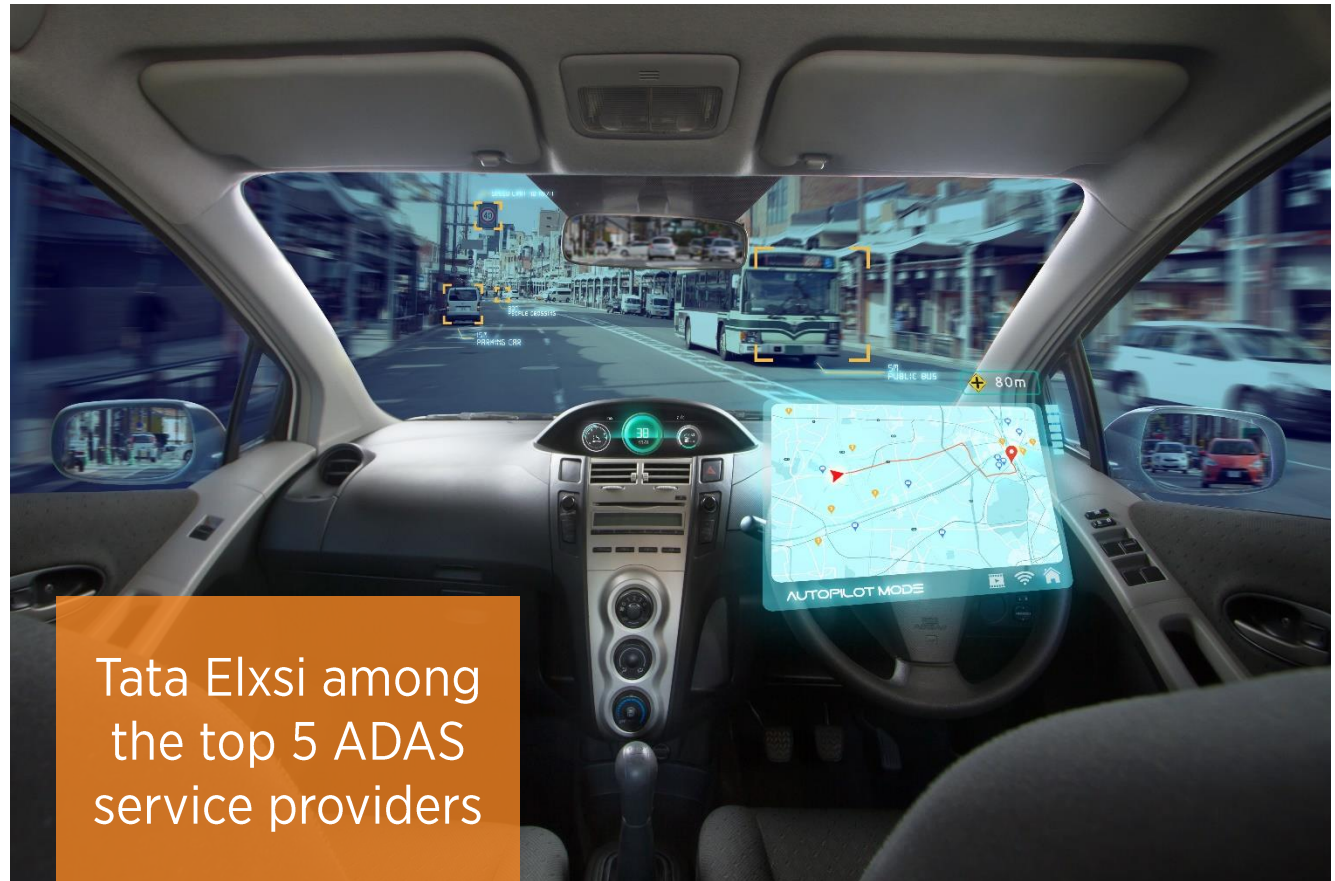

Tata Elxsi's Expansive and Established ER&D services maintained its rating in the Leadership zone through its significant contribution to the Automotive industry.

“Tata Elxsi has been at the forefront of enabling digital engineering for enterprises through its ADAS, in-vehicle connectivity, OTT, and AI offerings”

Sidhant Rastogi
Managing Partner, Zinnov

Tata Elxsi among
the top 5 ADAS
service providers