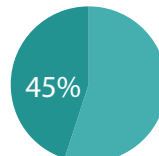

## Pushing the Boundaries of Automation

100%

Boost in Test Script Productivity

90x

90x Boost in Acceptance Rate

45%

45% Increase in Sanity Test Pack Coverage